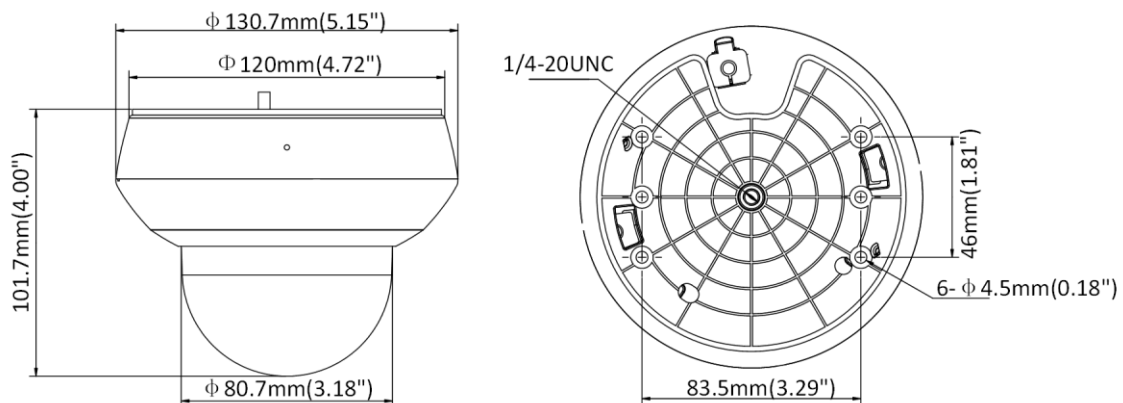

General

Language (Web Browser Access)	32 languages. English, Russian, Estonian, Bulgarian, Hungarian, Greek, German, Italian, Czech, Slovak, French, Polish, Dutch, Portuguese, Spanish, Romanian, Danish, Swedish, Norwegian, Finnish, Croatian, Slovenian, Serbian, Turkish, Korean, Traditional Chinese, Thai, Vietnamese, Japanese, Latvian, Lithuanian, Portuguese (Brazil)
Power	12 VDC, 1.5 A (Max. 9.9 W, including max. 4.2 W for IR) PoE (802.3af), 36 to 57 VDC, 0.35 A (Max. 11.2 W, including max. 4.2 W for IR)
Working Environment	Temperature: -20°C to 60°C (-4°F to 140°F), humidity: ≤ 90%
Protection Level	IP66 standard, IK 10, surge protection, ±2kV Line to Gnd, ±1kV Line to Line, IEC61000-4-5
Material	Aluminum alloy, PC, PC+ABS
Dimension	Φ 130.7 mm × 101.7 mm (Φ 5.15" × 4.00")
Weight	Approx. 0.53 kg (1.17 lb.)

DORI

The DORI (detect, observe, recognize, identify) distance gives the general idea of the camera ability to distinguish persons or objects within its field of view. It is calculated based on the camera sensor specification and the criteria given by EN 62676-4: 2015.

DORI	Detect	Observe	Recognize	Identify
Definition	25 px/m	63 px/m	125 px/m	250 px/m
Distance (Tele)	180.0 m (590.6 ft)	71.4 m (234.3 ft)	36.0 m (118.1 ft)	18.0 m (59.1 ft)

Available Model

DS-2DE2A404IW-DE3(2.8-12 mm) (C), 12 VDC & PoE

Dimensions